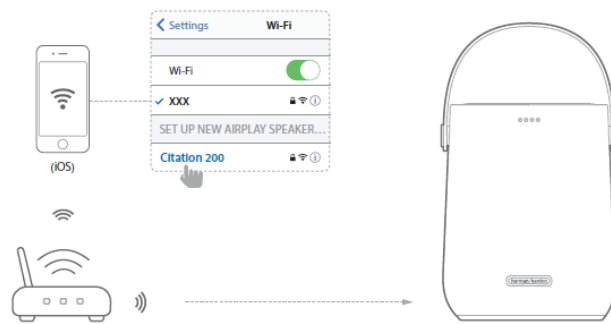

## 1. Настройка на Google Assistant

Download the Google Home app to set up Google Assistant to use your voice to control your Citation 200.

## 2. Настройка на AirPlay